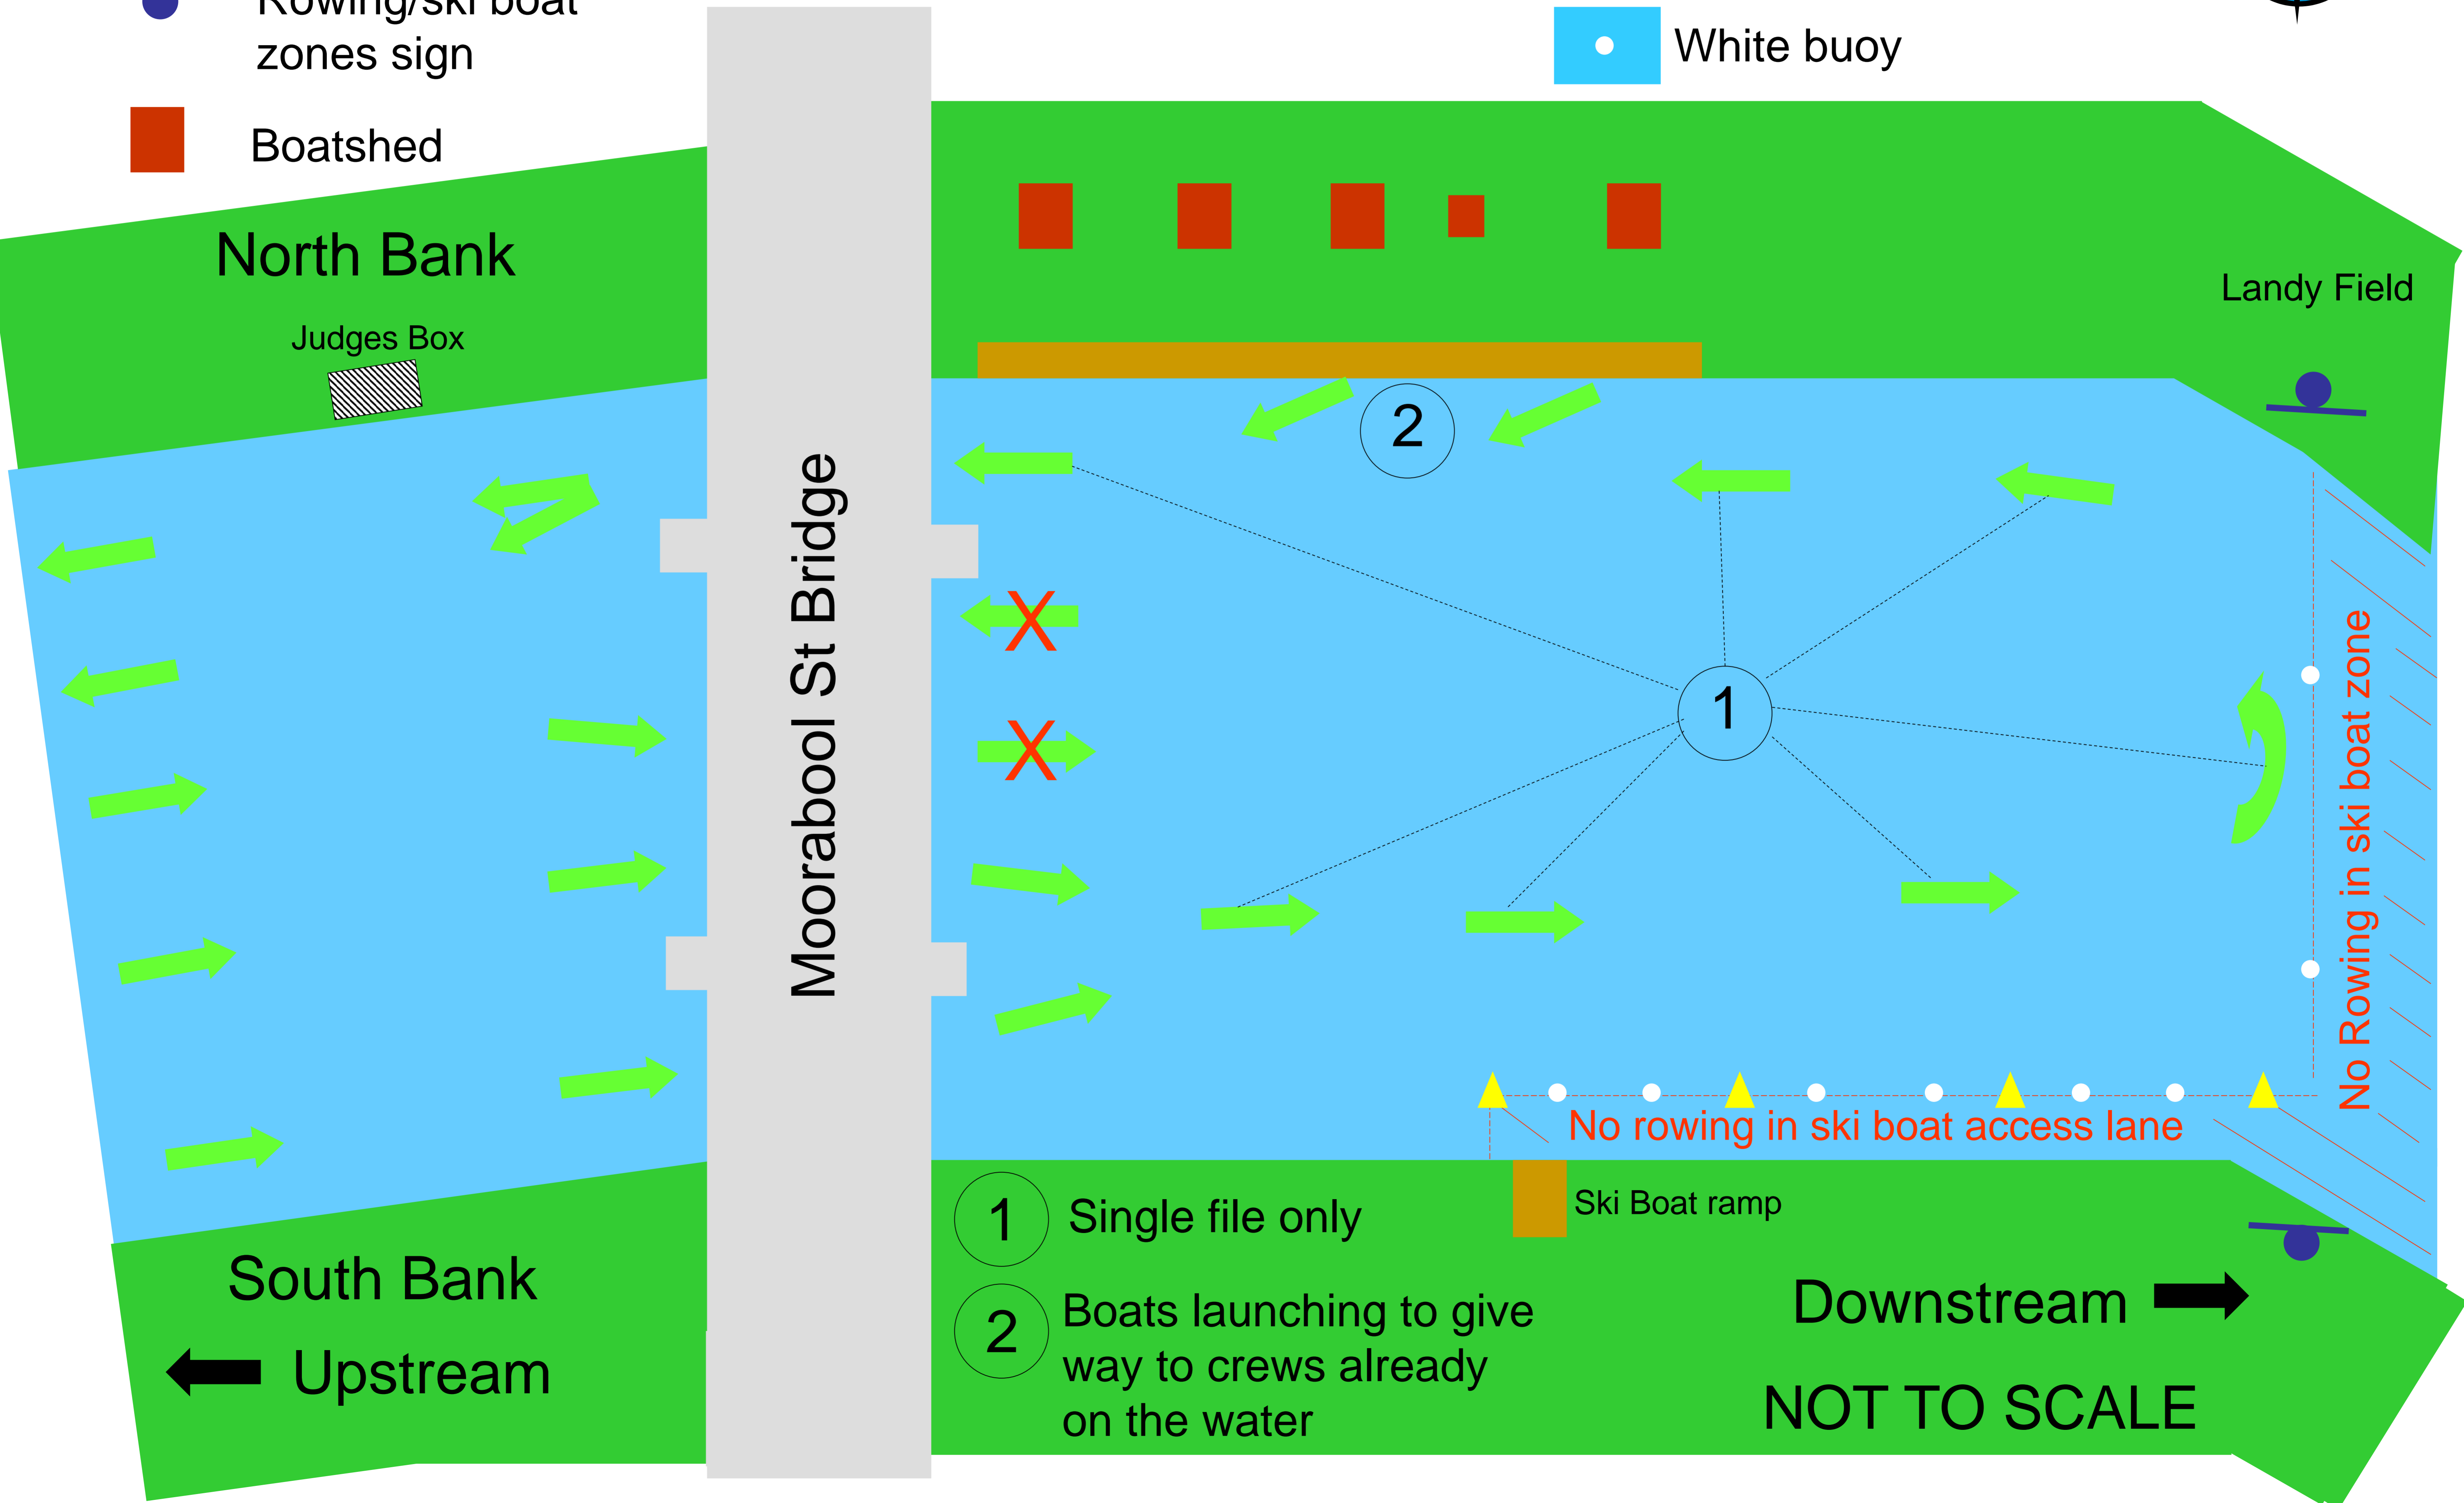

Traffic Rules - Training

- Direction of boat travel
- Rowing/ski boat zones sign
- Boatshed

- Yellow 5 knots Buoy
- White buoy

- 1 Single file only
- 2 Boats launching to give way to crews already on the water

No rowing in ski boat access lane

No Rowing in ski boat zone

Ski Boat ramp

Downstream **NOT TO SCALE**

South Bank **Upstream**

Moorabool St Bridge

North Bank

Judges Box

Landy Field

Traffic Rules - Training